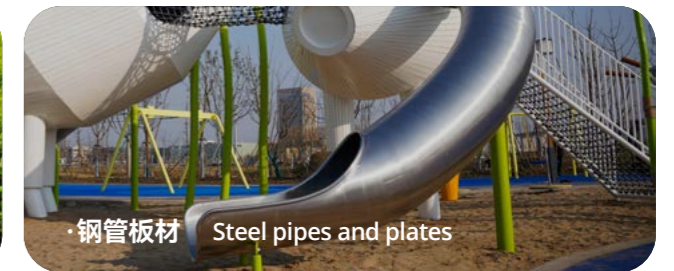

* 客户日常维护指导：

1. 定期巡检：每月至少一次，检查设施结构、连接件、地面铺装等，并处理异常情况。
2. 清洁保养：定期清洁设施表面，检查并紧固连接件，润滑活动部件，更换易损件。
3. 季节性维护：根据不同季节特点，进行针对性维护，如冬季防冻、夏季防晒等。

* Customer Maintenance Guidelines

1. Routine Inspections: Conduct monthly checks on structural integrity, connectors, and surface materials, and resolve any issues promptly.
2. Cleaning & Care: Perform regular surface cleaning, tighten connections, lubricate moving parts, and replace worn components.
3. Seasonal Maintenance: Follow weather-specific protocols, including winter freeze protection and summer UV resistance measures.

全国售后服务电话
NATIONAL AFTER-SALES SERVICE HOTLINE

0512-52555593