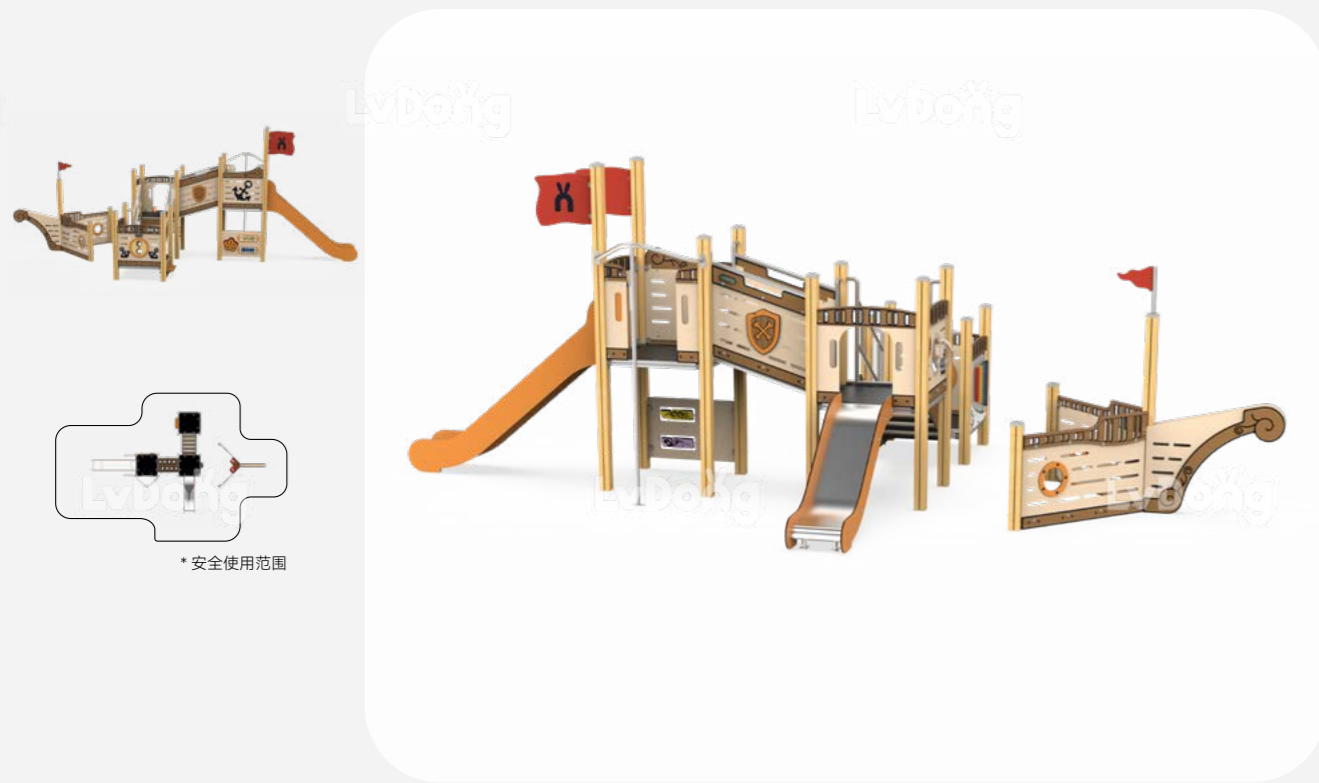

VOYAGE OF WONDERS

浩瀚奇航

浩瀚奇航

浩瀚奇航以海洋与星河的传说
 将乘风破浪的勇气锻造成可掌舵的冒险船舱
 这片由季风指引的甲板乐园
 每一面罗盘与桅杆
 都是海浪与想象力共绘的探索航线
 每一次扬帆穿梭
 都是对小小航海家协作力与胆魄的荣耀加冕

The Vast and Wonderful Voyage draws on the legends of the ocean and the stars, shaping the courage to brave the waves into an adventurous cabin you can steer. This deck paradise, guided by the monsoon, has every compass and mast charting an exploration route painted by the waves and imagination. Every time the sail sets and sails navigate through, it is a glorious coronation of young sailors' teamwork and bravery.

LDE2502027

尺寸 Size
560×295×255cm

适用年龄 Age
6+ 岁 Years

使用人数 Capacity
4 人 Persons

LDE2502030

尺寸 Size
865×635×490cm

适用年龄 Age
6+ 岁 Years

使用人数 Capacity
20 人 Persons