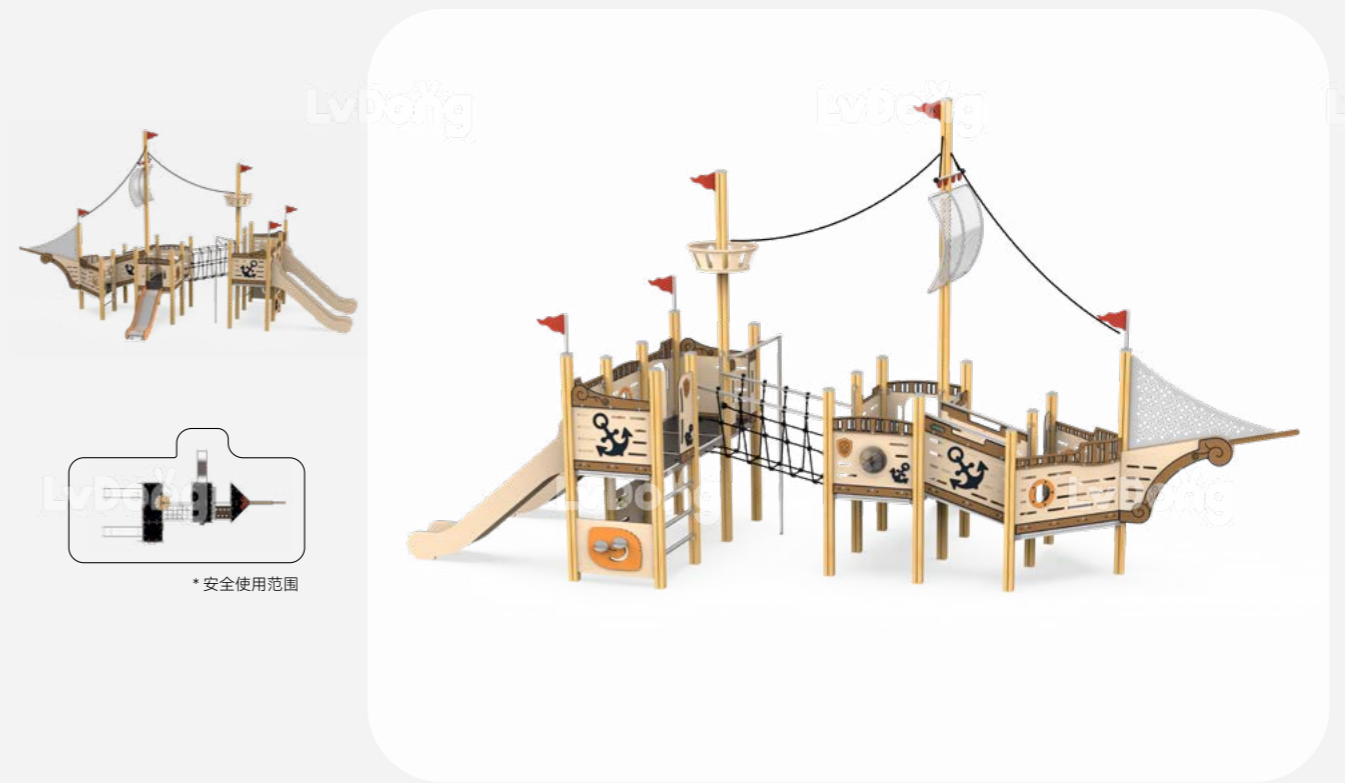

VOYAGE OF WONDERS

浩瀚奇航

浩瀚奇航

浩瀚奇航以海洋与星河的传说
 将乘风破浪的勇气锻造成可掌舵的冒险船舱
 这片由季风指引的甲板乐园
 每一面罗盘与桅杆
 都是海浪与想象力共绘的探索航线
 每一次扬帆穿梭
 都是对小小航海家协作力与胆魄的荣耀加冕

The Vast and Wonderful Voyage draws on the legends of the ocean and the stars, shaping the courage to brave the waves into an adventurous cabin you can steer. This deck paradise, guided by the monsoon, has every compass and mast charting an exploration route painted by the waves and imagination. Every time the sail sets and sails navigate through, it is a glorious coronation of young sailors' teamwork and bravery.

LDE2502027

尺寸 Size
560×295×255cm

适用年龄 Age
6+ 岁 Years

使用人数 Capacity
4 人 Persons

LDE2502030

尺寸 Size
865×635×490cm

适用年龄 Age
6+ 岁 Years

使用人数 Capacity
20 人 Persons

LDE2502028

尺寸 Size
805×465×290cm

适用年龄 Age
6+ 岁 Years

使用人数 Capacity
12 人 Persons

LDE2502026

尺寸 Size
930×475×490cm

适用年龄 Age
6+ 岁 Years

使用人数 Capacity
20 人 Persons