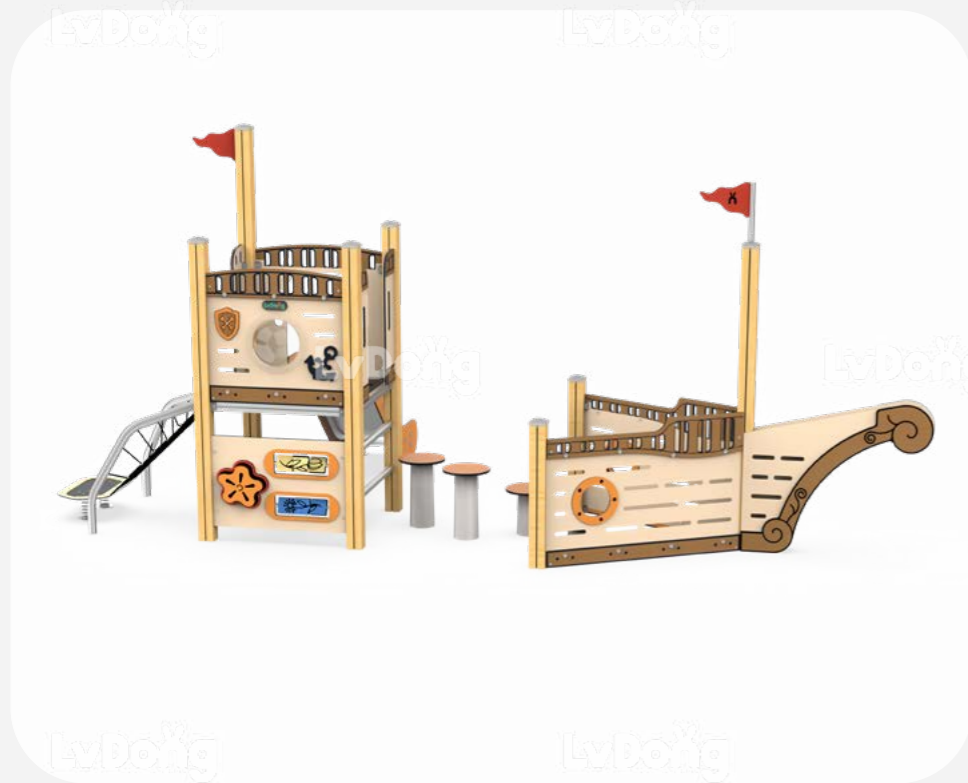

VOYAGE OF WONDERS

浩瀚奇航

浩瀚奇航

浩瀚奇航以海洋与星河的传说
 将乘风破浪的勇气锻造成可掌舵的冒险船舱
 这片由季风指引的甲板乐园
 每一面罗盘与桅杆
 都是海浪与想象力共绘的探索航线
 每一次扬帆穿梭
 都是对小小航海家协作力与胆魄的荣耀加冕

The Vast and Wonderful Voyage draws on the legends of the ocean and the stars, shaping the courage to brave the waves into an adventurous cabin you can steer. This deck paradise, guided by the monsoon, has every compass and mast charting an exploration route painted by the waves and imagination. Every time the sail sets and sails navigate through, it is a glorious coronation of young sailors' teamwork and bravery.

LDE2502027

尺寸 Size
560×295×255cm

适用年龄 Age
6+ 岁 Years

使用人数 Capacity
4 人 Persons

LDE2502030

尺寸 Size
865×635×490cm

适用年龄 Age
6+ 岁 Years

使用人数 Capacity
20 人 Persons