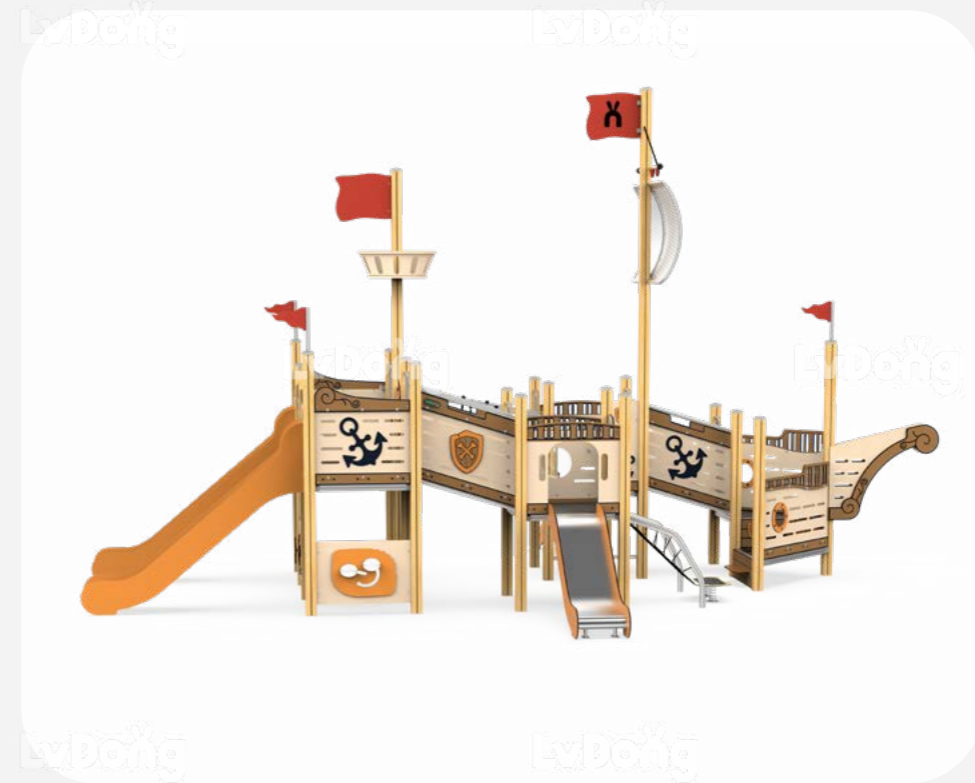

VOYAGE OF WONDERS

浩瀚奇航

浩瀚奇航

浩瀚奇航以海洋与星河的传说
 将乘风破浪的勇气锻造成可掌舵的冒险船舱
 这片由季风指引的甲板乐园
 每一面罗盘与桅杆
 都是海浪与想象力共绘的探索航线
 每一次扬帆穿梭
 都是对小小航海家协作力与胆魄的荣耀加冕

The Vast and Wonderful Voyage draws on the legends of the ocean and the stars, shaping the courage to brave the waves into an adventurous cabin you can steer. This deck paradise, guided by the monsoon, has every compass and mast charting an exploration route painted by the waves and imagination. Every time the sail sets and sails navigate through, it is a glorious coronation of young sailors' teamwork and bravery.