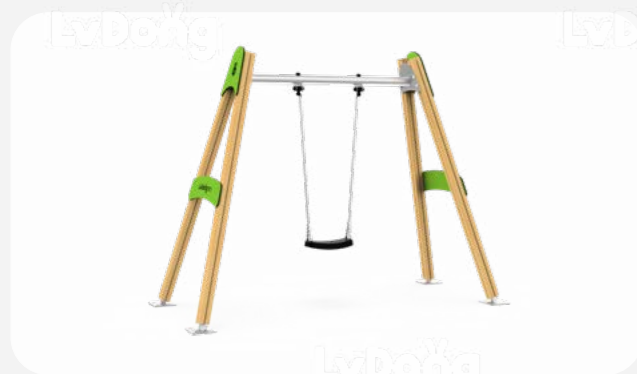

Logical Cognition: This activity can foster cooperation. It trains children's rhythm management and thinking skills.

带安全链的摇椅

平衡能力: 弯曲的秋千座位支持安全坐姿，鼓励稳固的摆动。

身体素质: 实际考虑秋千摆动安全范围，将相互撞击风险降至最低。

Rocking Chair with Safety Chain

Balance Ability: The curved swing seat supports a secure sitting posture and encourages stable swinging.

Physical Fitness: The safe range of the swing movement is considered in practice, minimizing the risk of mutual collision.