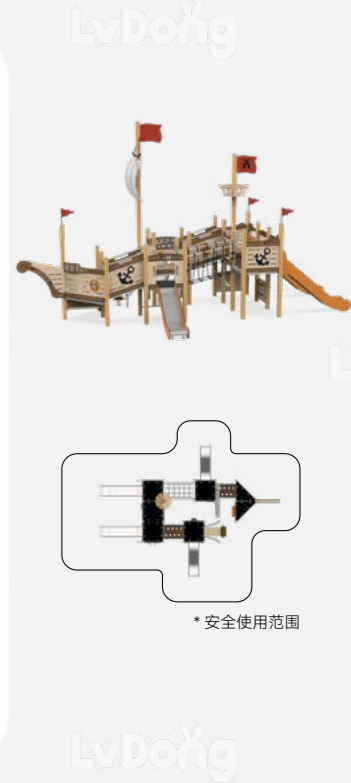

VOYAGE OF WONDERS

浩瀚奇航

浩瀚奇航

浩瀚奇航以海洋与星河的传说
 将乘风破浪的勇气锻造成可掌舵的冒险船舱
 这片由季风指引的甲板乐园
 每一面罗盘与桅杆
 都是海浪与想象力共绘的探索航线
 每一次扬帆穿梭
 都是对小小航海家协作力与胆魄的荣耀加冕

The Vast and Wonderful Voyage draws on the legends of the ocean and the stars, shaping the courage to brave the waves into an adventurous cabin you can steer. This deck paradise, guided by the monsoon, has every compass and mast charting an exploration route painted by the waves and imagination. Every time the sail sets and sails navigate through, it is a glorious coronation of young sailors' teamwork and bravery.