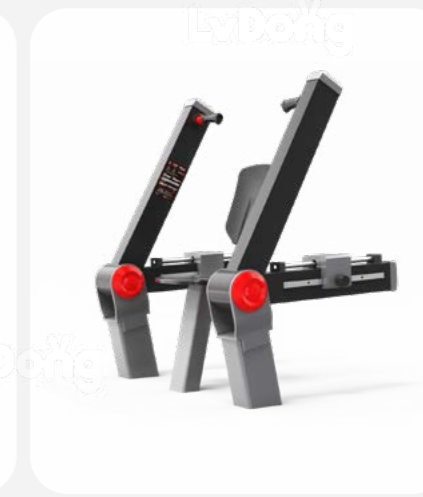

LDE2513007
尺寸 Size
110×100×120cm