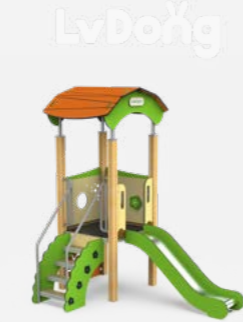

LDE2502012

尺寸 Size
885×715×585cm

适用年龄 Age
6+ 岁 Years

使用人数 Capacity
24 人 Persons

SECRET GARDEN 秘境花园

秘境花园

秘境花园以晨露与星辉的絮语
 将自然魔法藏进会呼吸的花蕊里
 这片被萤火虫点亮的童话原野
 每一缕香气与光晕
 都是风与花瓣合写的冒险邀请函
 每一次俯身寻觅
 都是对小精灵好奇心与感官的轻柔唤醒

The secret garden whispers with morning
 dew and starlight,
 hiding nature's magic within the breathing
 petals,
 This fairyland lit by fireflies,
 every scent and halo,
 is an adventurous invitation penned by
 the wind and petals,
 Every time you bend down to explore,
 it gently awakens the curiosity and
 senses of the little fairies.