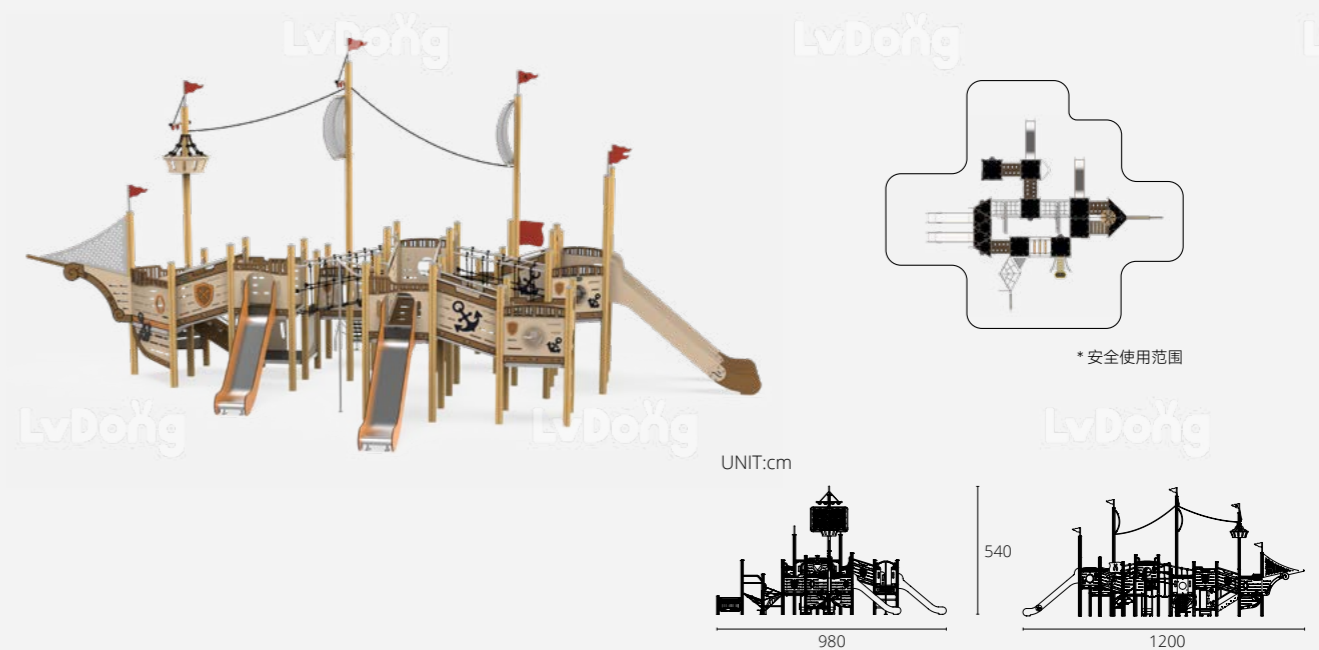

LDE2502025	尺寸 Size	适用年龄 Age	使用人数 Capacity
	1135×675×525cm	6+岁 Years	32人 Persons

LDE2502029	尺寸 Size	适用年龄 Age	使用人数 Capacity
	1200×980×540cm	6+岁 Years	36人 Persons