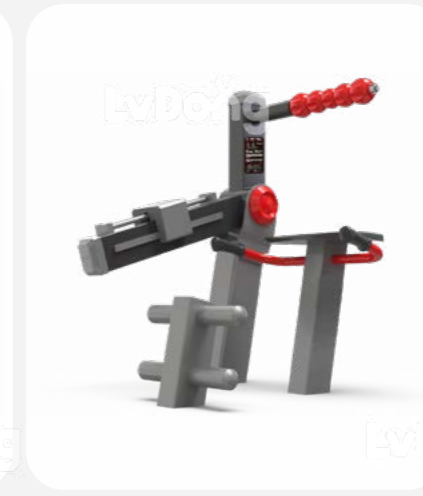

LDE2513009
尺寸 Size
87×95×100cm