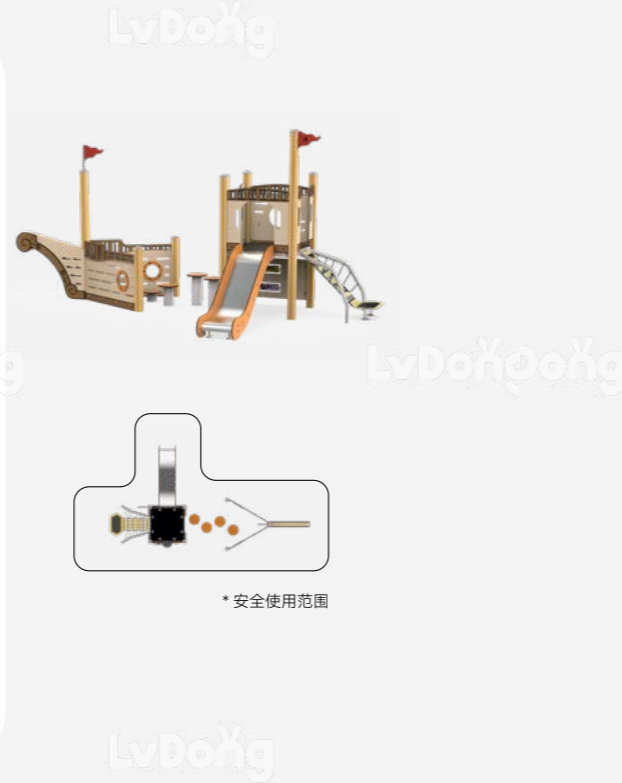

VOYAGE OF WONDERS

浩瀚奇航

浩瀚奇航

浩瀚奇航以海洋与星河的传说
 将乘风破浪的勇气锻造成可掌舵的冒险船舱
 这片由季风指引的甲板乐园
 每一面罗盘与桅杆
 都是海浪与想象力共绘的探索航线
 每一次扬帆穿梭
 都是对小小航海家协作力与胆魄的荣耀加冕

The Vast and Wonderful Voyage draws on the legends of the ocean and the stars, shaping the courage to brave the waves into an adventurous cabin you can steer. This deck paradise, guided by the monsoon, has every compass and mast charting an exploration route painted by the waves and imagination. Every time the sail sets and sails navigate through, it is a glorious coronation of young sailors' teamwork and bravery.