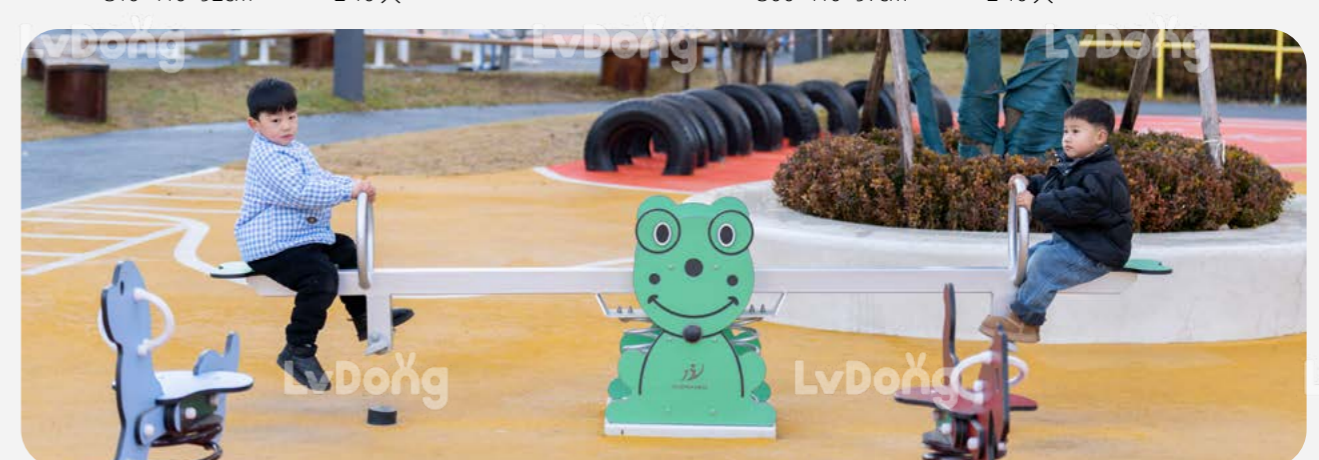

X LDE2508023

尺寸 Size 使用人数 Capacity
320×37×75cm 2人 Persons

X LDE2508024

尺寸 Size 使用人数 Capacity
320×37×75cm 2人 Persons

SWING 秋千

秋千是一个很棒的游戏鼓励装置。摇摆不仅是学龄儿童最受欢迎的活动，而且在学龄儿童的社交游戏中，可玩的人数越多越好，因此多人秋千极具吸引力。除了有趣的元素外，在秋千上还能锻炼重要的身体技能，如平衡、协调和肌肉力量。这包括控制和理解时间、节奏和动作的顺序，以避免在中间相遇。一起荡秋千还可以培养孩子们的社交情感。舒缓或狂野的摇摆动作既能引起兴奋，又能带来欢笑和放松。

Swings are excellent play-encouraging devices. Swinging is not only the most popular activity for school-age children, but in their social play, the more participants, the better, making multi-person swings highly appealing. Beyond the fun factor, swinging also develops important physical skills, such as balance, coordination and muscle strength. This includes controlling and understanding timing, rhythm and the sequence of movements to avoid collisions in the middle. Swinging together also fosters children's social-emotional development. Gentle or wild swinging movements can arouse excitement, as well as bring laughter and relaxation.