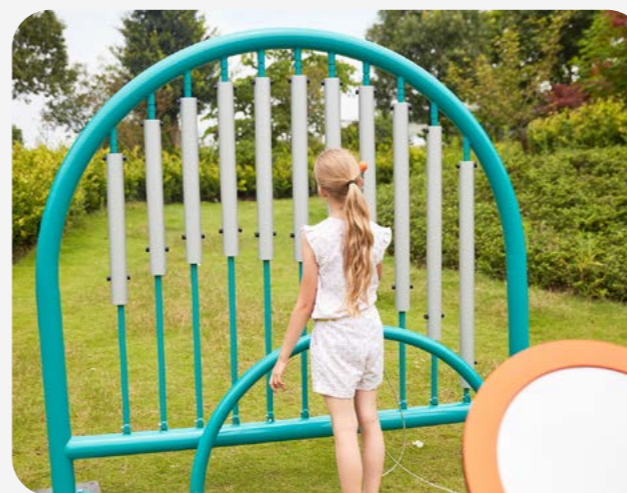

LDE2515007

尺寸 Size
200×40×180cm